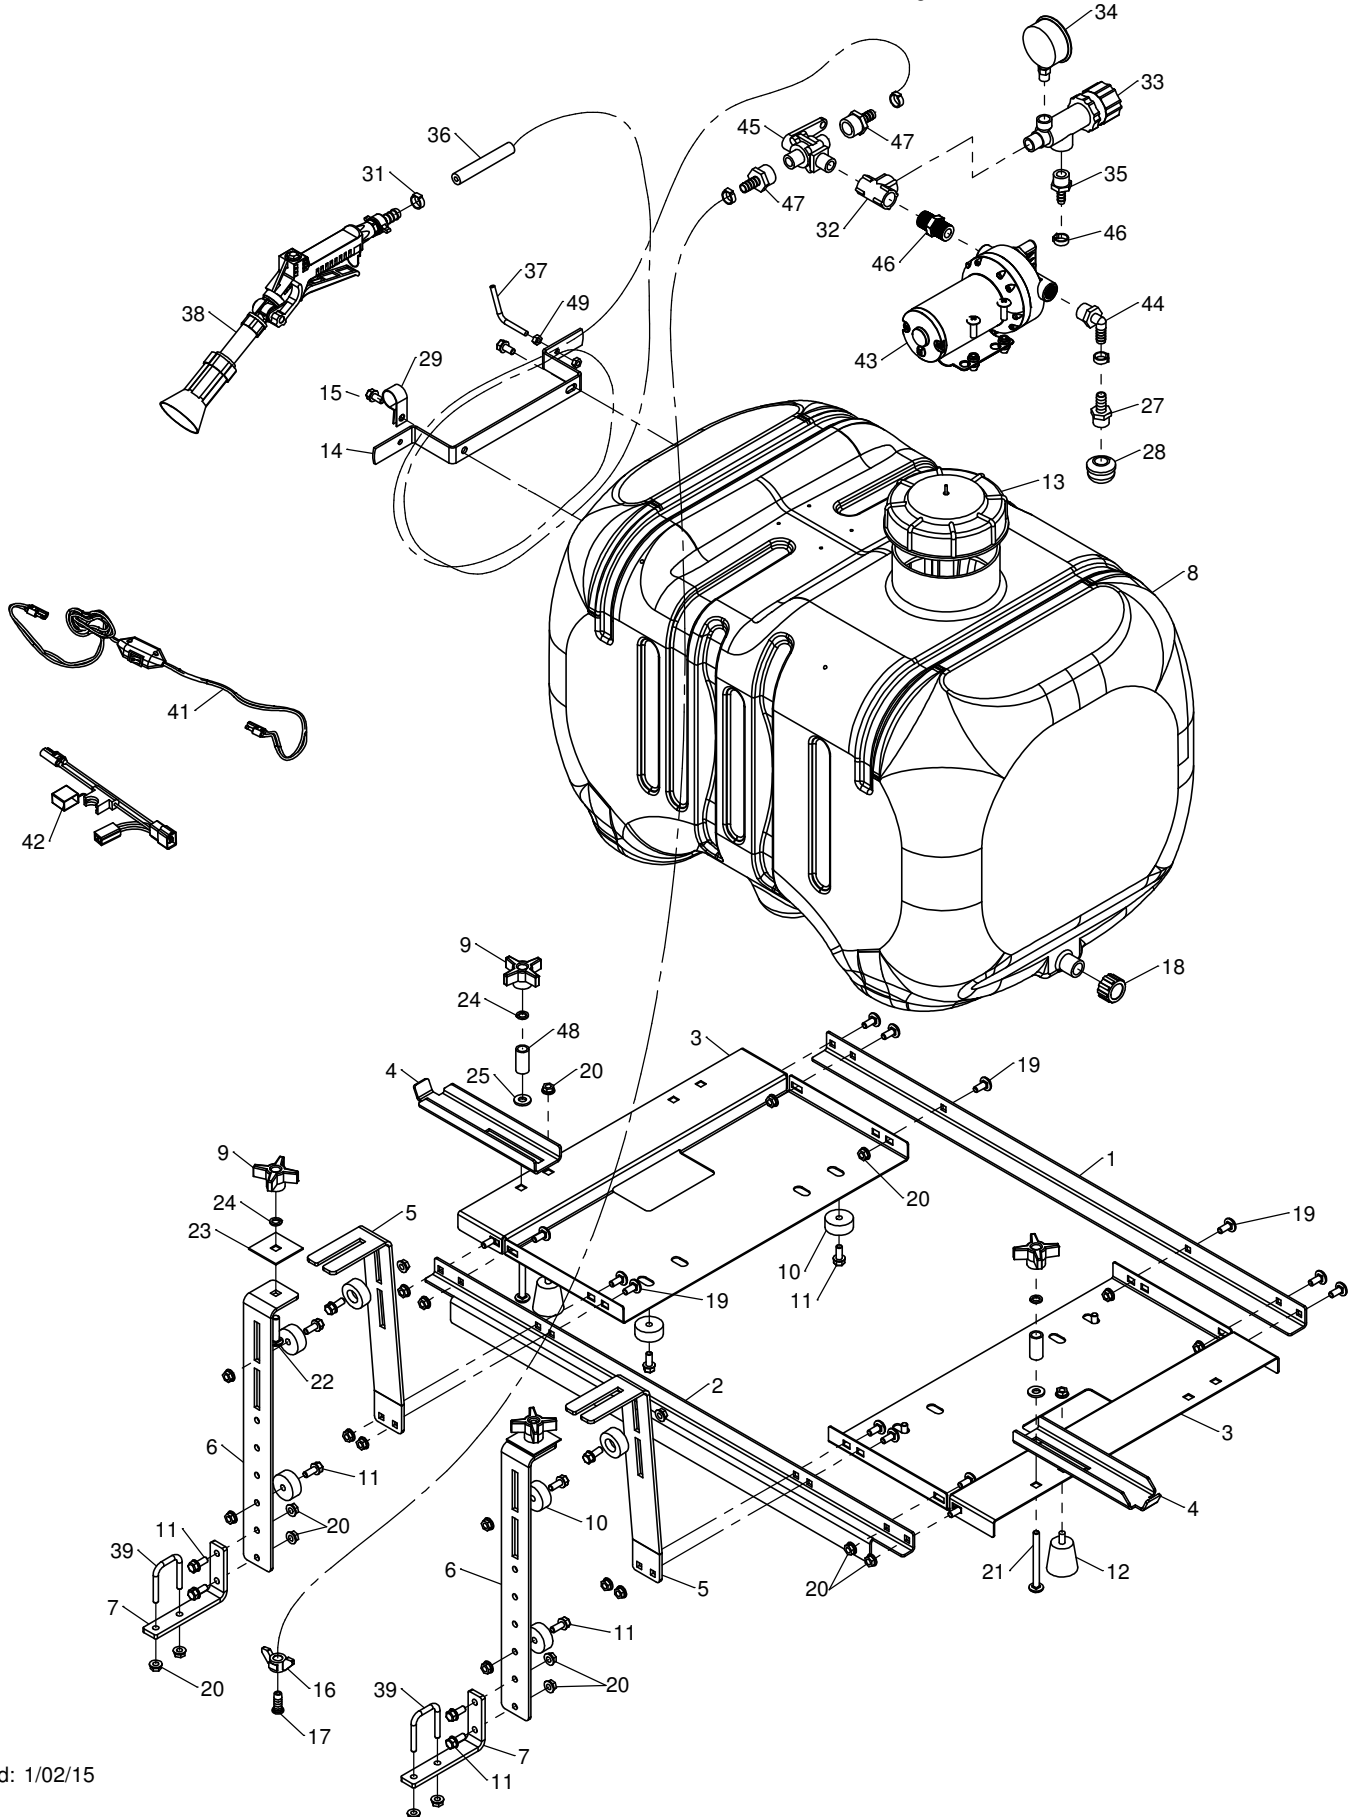

HP 45 Gallon - Gator Deluxe Cargo Box Sprayer

PIN Prefixes:	Model Number	Description	PIN Prefix
	LP22908	HP 45 Gal. - Gator Deluxe Cargo Box	

ITEM #	DESCRIPTION	PART #	QTY.
1	Gator Tank Support Front	ST43551	1
2	Gator Tank Support Rear	ST43550	1
3	Gator Tank Support 45	ST43556	2
4	Gator Sprayer Tie Down	ST43553	2
5	Gator Boom Support	ST43554	2
6	Gator Boom Support	ST43555	2
7	Boom Support Extension	ST43557	2
8	Tank HP 45 Gallon	ST43574	1
9	3/8 Plastic Knob	ST43289	4
10	Rubber Bumper	ST43176	10
11	5/16 x 3/4 Flange Bolt	ST65007	14
12	Rubber Foot	ST43578	2
13	Tank Lid 6"	ST43175	1
14	Hose Hanger	ST62006	1
15	5/16 x 5/8 Flange Bolt	ST65011	2
16	Plastic Wing Nut	ST43498	1
17	1/2" Straight Barb Fitting	ST43426	1
18	Drain Cap w/ Seal	ST43516	1
19	5/16 x 3/4 Carriage Bolt	ST65006	14
20	5/16 Flange Nut	ST65008	30
21	3/8 x 3-1/2 Carriage Bolt	ST65002	2
22	3/8 x 1-1/2 Carriage Bolt	ST65005	2
23	Square Washer 2"	ST43506	2
24	3/8" Lock Washer	ST65004	4
25	3/8 Flat Washer	ST65003	2
26	Hose, Black Rubber 3/8", Per Foot	ST43286	1ft

ITEM #	DESCRIPTION	PART #	QTY.
27	1/2 Barb x 1/2 NPT M.	ST43423	1
28	Sump Strainer 1/2"	ST43422	1
29	Hose Holder 1/2"	ST43663	1
30	#10-24 x 1" Truss Head	ST65001	4
31	Hose / Oetiker clamp 1/2"	ST43651	5
32	1/2 NPT, Tee	ST43424	1
33	Relief Valve	ST43591	1
34	Gauge	ST43593	1
35	3/8" Barb x 1/2"NPT M Fitting	ST43425	1
36	Hose, Black Rubber 1/2", Per Foot	ST43418	20ft
37	1/4" Bent Pin	ST62008	1
38	HP Handgun	ST43435	1
39	5/16" x 1-3/4" Square U-Bolt	ST43315	2
40	Pump Head, Replacement Kit	ST43572	1
41	Wire Harness Switch	ST43472	1
42	Gator Power Harness w/ Fuse	ST43726	1
43	Pump HP, 4.0gpm 12VDC	ST43791	1
44	Elbow 1/2" Barb x 1/2NPT	ST43803	1
45	Directional Valve	ST43430	1
46	Nipple 1/2NPT x 1/2NPT	ST43802	1
47	1/2" Barb x 1/2"NPT F, Fitting	ST43587	2
48	Spacer	ST43725	2
49	1/4" Nut	ST65041	2
-	Label, Caution (English)	ST43488	1
-	Label, 45 Gallon	ST43523	1
-	Label, John Deere	ST43487	1